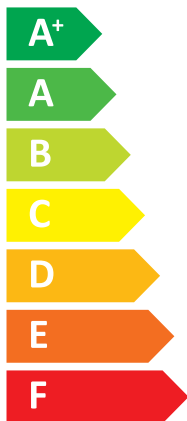

ENERG

енергия · ενεργεια

SAMSUNG AE080RXYDGG

55 °C

35 °C

A++

A+++

63 dB

■ 7	■ 7
■ 8	■ 8
■ 8	■ 8
kW	kW

ENERG

енергия · ενεργεια

SAMSUNG AE080RXYDGG / AE260RNWMGG

Two icons showing sound power levels: a speaker inside a house icon with the value 40 dB, and a speaker outside a house icon with the value 63 dB.

Legend for power consumption in kW, shown as colored squares: dark blue for 7 kW, medium blue for 8 kW, and light blue for 8 kW.

ENERG

енергия · ενέργεια

Y

IJA

IE

IA

SAMSUNG