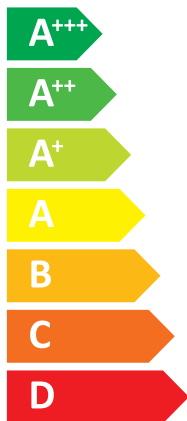

ENERG

енергия · ενεργεια

SAMSUNG AE080RXYDGG

55 °C

35 °C

A++

A+++

63 dB

■ 7	■ 7
■ 8	■ 8
■ 8	■ 8
kW	kW

ENERG

енергия · ενεργεια

SAMSUNG AE080RXYDGG / AE260RNWMGG

Two icons showing sound power levels: a speaker inside a house icon with the value 40 dB, and a speaker outside a house icon with the value 63 dB.

Legend for power consumption in kW, shown as colored squares: dark blue for 7 kW, medium blue for 8 kW, and light blue for 8 kW.

ENERG

енергия · ενέργεια

Y

IJA

IE

IA

SAMSUNG