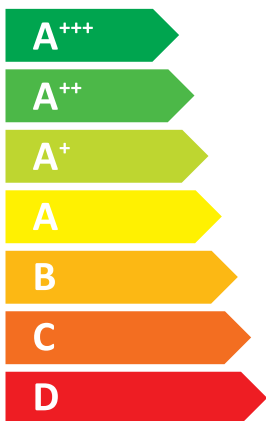

ENERG

енергия · ενεργεια

SAMSUNG AE080RXYDGG

55 °C

35 °C

A++

A+++

63 dB

■ 7	■ 7
■ 8	■ 8
■ 8	■ 8
kW	kW

ENERG

енергия · ενεργεια

SAMSUNG AE080RXYDGG / AE260RNWMGG

Two icons showing sound power levels: a speaker inside a house icon with the value 40 dB, and a speaker outside a house icon with the value 63 dB.

Legend for power consumption in kW, shown as colored squares: dark blue for 7 kW, medium blue for 8 kW, and light blue for 8 kW.

ENERG

енергия · ενέργεια

Y

IJA

IE

IA

SAMSUNG