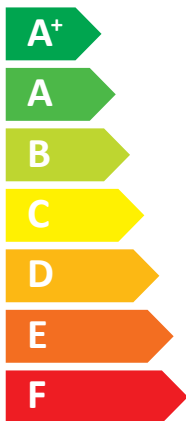

ENERG

енергия · ενεργεια

SAMSUNG AE050RXYDEG

55 °C

35 °C

61 dB

■ 4	■ 5
■ 5	■ 6
■ 5	■ 5
kW	kW

ENERG

енергия · ενεργεια

SAMSUNG AE050RXYDEG / AE200RNWMEG

Two icons showing sound power levels. The top icon shows a speaker inside a house with the value 40 dB. The bottom icon shows a speaker outside a house with the value 61 dB.

Legend for power consumption in kW, shown as colored squares: dark blue for 4 kW, medium blue for 5 kW, and light blue for 5 kW.

ENERG

енергия · ενέργεια

Y

IJA

IE

IA

SAMSUNG

Energy efficiency scale from A⁺⁺⁺ to G. A⁺ label is shown on the right.