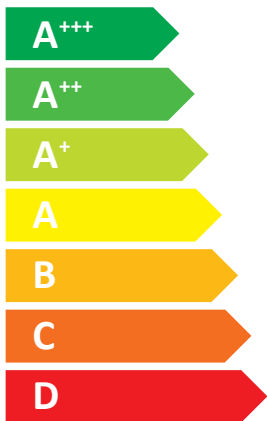

ENERG

енергия · ενεργεια

SAMSUNG AE050RXYDEG

55 °C

35 °C

61 dB

■ 4	■ 5
■ 5	■ 6
■ 5	■ 5
kW	kW

ENERG

енергия · ενεργεια

SAMSUNG AE050RXYDEG / AE200RNWMEG

Two icons showing sound power levels. The top icon shows a speaker inside a house with the value 40 dB. The bottom icon shows a speaker outside a house with the value 61 dB.

Legend for power consumption in kW, shown as colored squares: dark blue for 4 kW, medium blue for 5 kW, and light blue for 5 kW.

ENERG

енергия · ενέργεια

Y

IJA

IE

IA

SAMSUNG

Energy efficiency scale from A⁺⁺⁺ to G. A⁺ label is shown on the right.