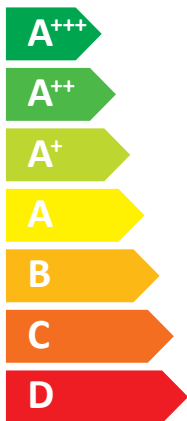

ENERG

енергия · ενεργεια

SAMSUNG AE050RXYDEG

55 °C

35 °C

61 dB

■ 4	■ 5
■ 5	■ 6
■ 5	■ 5
kW	kW

ENERG

енергия · ενεργεια

SAMSUNG AE050RXYDEG / AE200RNWMEG

Two icons showing sound power levels. The top icon shows a speaker inside a house with the value 40 dB. The bottom icon shows a speaker outside a house with the value 61 dB.

Legend for power consumption in kW, shown as colored squares: dark blue for 4 kW, medium blue for 5 kW, and light blue for 5 kW.

ENERG

енергия · ενέργεια

Y

IJA

IE

IA

SAMSUNG

Energy efficiency scale from A⁺⁺⁺ to G. A⁺ label is shown on the right.