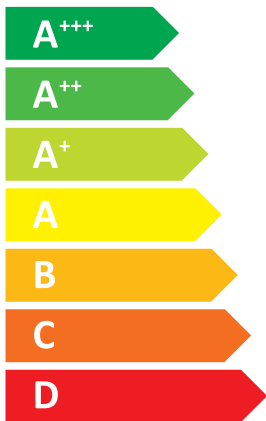

ENERG

енергия · ενεργεια

SAMSUNG AE120RXYDGG

55 °C

35 °C

A++

A+++

64 dB

■ 11	■ 12
■ 12	■ 13
■ 12	■ 13
kW	kW

ENERG

енергия · ενεργεια

SAMSUNG AE120RXYDGG / AE260RNWMGG

A++

A

44 dB

64 dB

IJA

IE

IA

SAMSUNG

AE120RXYDGG / AE260RNWMGG /
MWR-WW10N

Energy efficiency icons: water heater, A++ rating, radiator, A rating, tap with XL

Energy efficiency scale from A+++ to G. A+++ is green, A++ is light green, A+ is yellow-green, A is yellow, B is orange-yellow, C is orange, D is red-orange, E is red, F is dark red, G is red. A black arrow on the right points to A++.

Feature icons: solar panel, water tank, touch control, water heater

Water consumption icons: tap with XL and energy efficiency scale from A+++ to G. A black arrow on the right points to A.