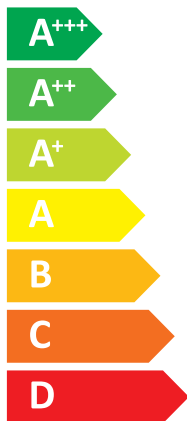

ENERG

енергия · ενεργεια

SAMSUNG AE120RXYDGG

55 °C

35 °C

A++

A+++

64 dB

■ 11	■ 12
■ 12	■ 13
■ 12	■ 13
kW	kW

ENERG

енергия · ενεργεια

SAMSUNG AE120RXYDGG / AE260RNWMGG

A++

A

44 dB

64 dB

IJA

IE

IA

SAMSUNG

AE120RXYDGG / AE260RNWMGG /
MWR-WW10N

Energy efficiency icons: water heater, A++ rating, radiator, A rating, tap with XL

Energy efficiency scale from A+++ to G. A+++ is green, A++ is light green, A+ is yellow-green, A is yellow, B is orange-yellow, C is orange, D is red-orange, E is red, F is dark red, G is red. A black arrow on the right points to A++.

Feature icons: solar panel, water tank, touch control, water heater

Water consumption icons: tap with XL and energy efficiency scale from A+++ to G. A black arrow on the right points to A.