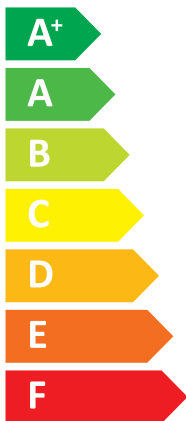

ENERG

енергия · ενεργεια

SAMSUNG AE120RXYDGG

55 °C

35 °C

A++

A+++

64 dB

■ 11	■ 12
■ 12	■ 13
■ 12	■ 13
kW	kW

ENERG

енергия · ενεργεια

SAMSUNG AE120RXYDGG / AE260RNWMGG

A++

A

44 dB

64 dB

IJA

IE

IA

SAMSUNG

AE120RXYDGG / AE260RNWMGG /
MWR-WW10N

Energy efficiency icons: water heater, A++ rating, radiator, A rating, tap with XL

Energy efficiency scale from A+++ to G. A+++ is green, A++ is light green, A+ is yellow-green, A is yellow, B is orange-yellow, C is orange, D is red-orange, E is red, F is dark red, G is red. A black arrow on the right points to A++.

Feature icons: solar panel, water tank, touch control, water heater

Water consumption icons: tap with XL and energy efficiency scale from A+++ to G. A black arrow on the right points to A.